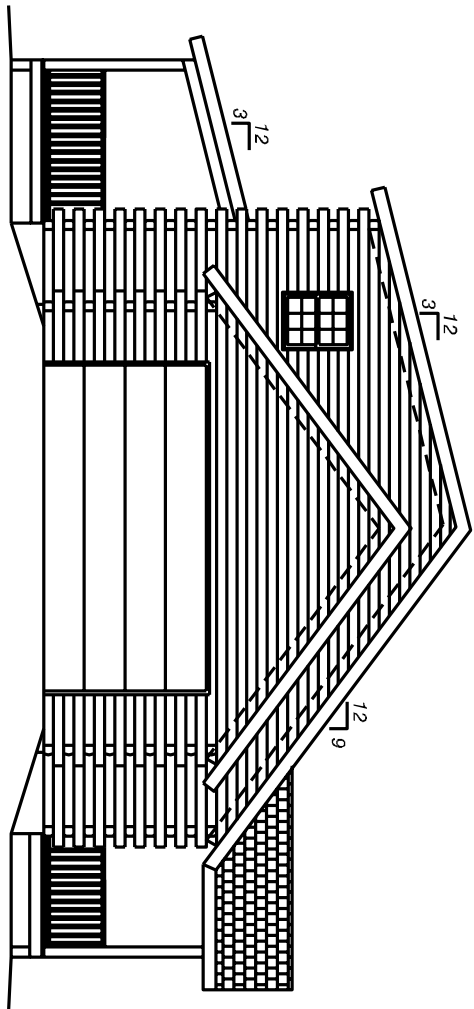

-THE PINEHAVEN-
FRONT ELEVATION
1/8" = 1'-0"

-THE PINEHAVEN-
SIDE ELEVATION
1/8" = 1'-0"

Machine Cedar Specialty Products P O Box 39 Oakfield, ME 04763 TEL 207-532-4034 FAX 207-532-8915	
Project:	THE PINEHAVEN
Drawn by:	JEFF LAGASSE
Date:	03/02/07
Project#:	0700
Scale:	AS NOTED
Notes:	
Sheet:	1 of 1