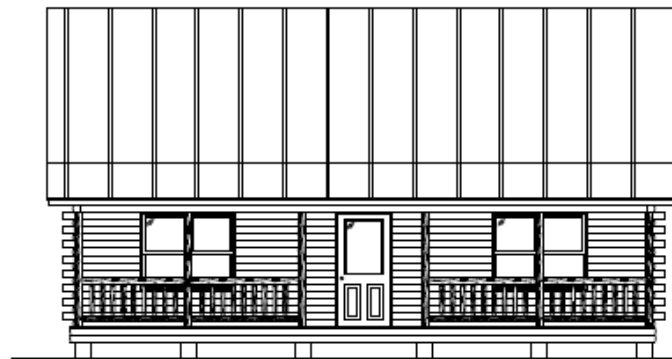

FIRST FLOOR PLAN  
 36' HIGH: 100 SQ. FT.

LOFT PLAN  
 30' HIGH: 30 SQ. FT.

LEFT ELEVATION

FRONT ELEVATION

www.MaineCedar.com  
 Toll Free: 855-532-2211