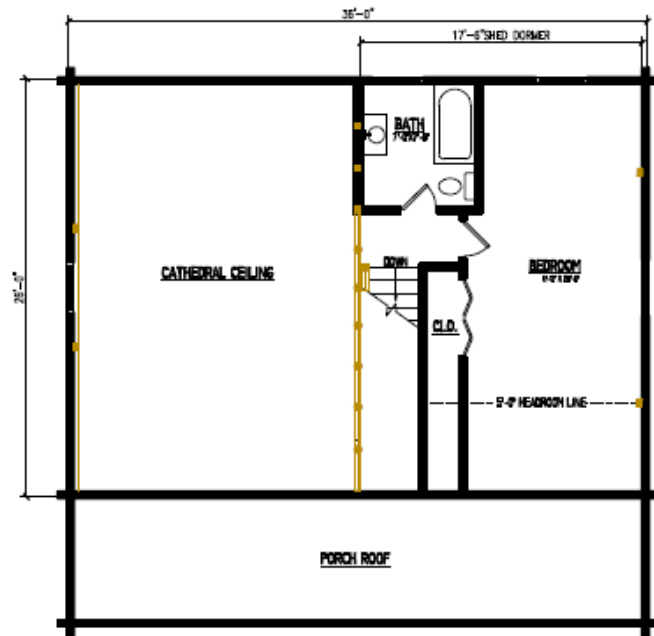

FIRST FLOOR PLAN  
 36' HIGH: 100 SQ. FT.

LOFT PLAN  
 30' HIGH: 30 SQ. FT.

LEFT ELEVATION

FRONT ELEVATION

www.MaineCedar.com  
 Toll Free: 855-532-2211