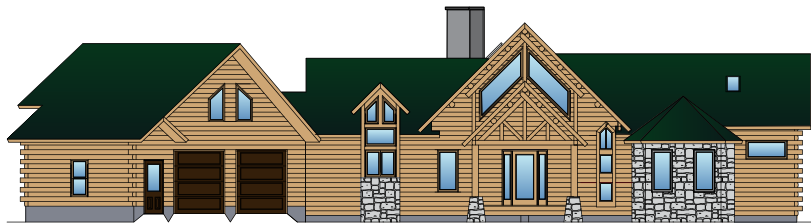

Front Elevation

Left Elevation  
3/16"=1'0"

Rear Elevation

Right Elevation  
3/16"=1'0"

Toll Free: 855-532-2211

www.MaineCedar.com