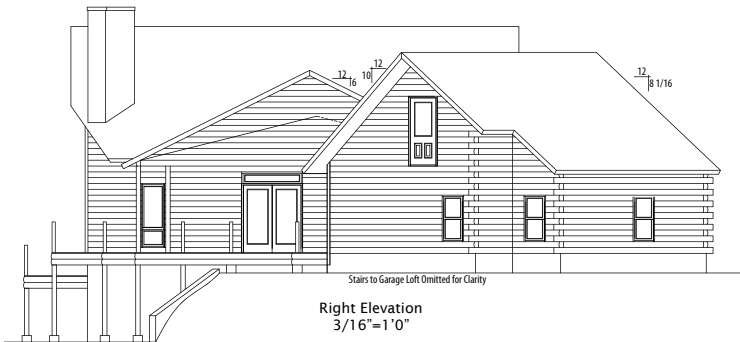

Front Elevation

Left Elevation  
3/16"=1'0"

Rear Elevation

Right Elevation  
3/16"=1'0"

Toll Free: 855-532-2211

www.MaineCedar.com