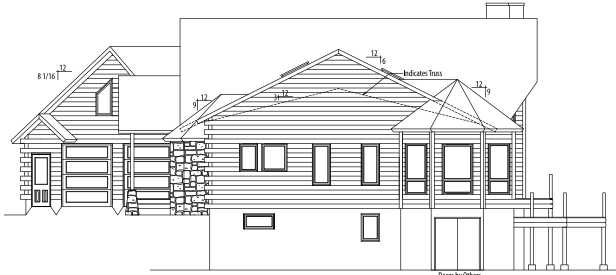

Front Elevation

Left Elevation  
3/16"=1'0"

Rear Elevation

Right Elevation  
3/16"=1'0"

Toll Free: 855-532-2211

www.MaineCedar.com