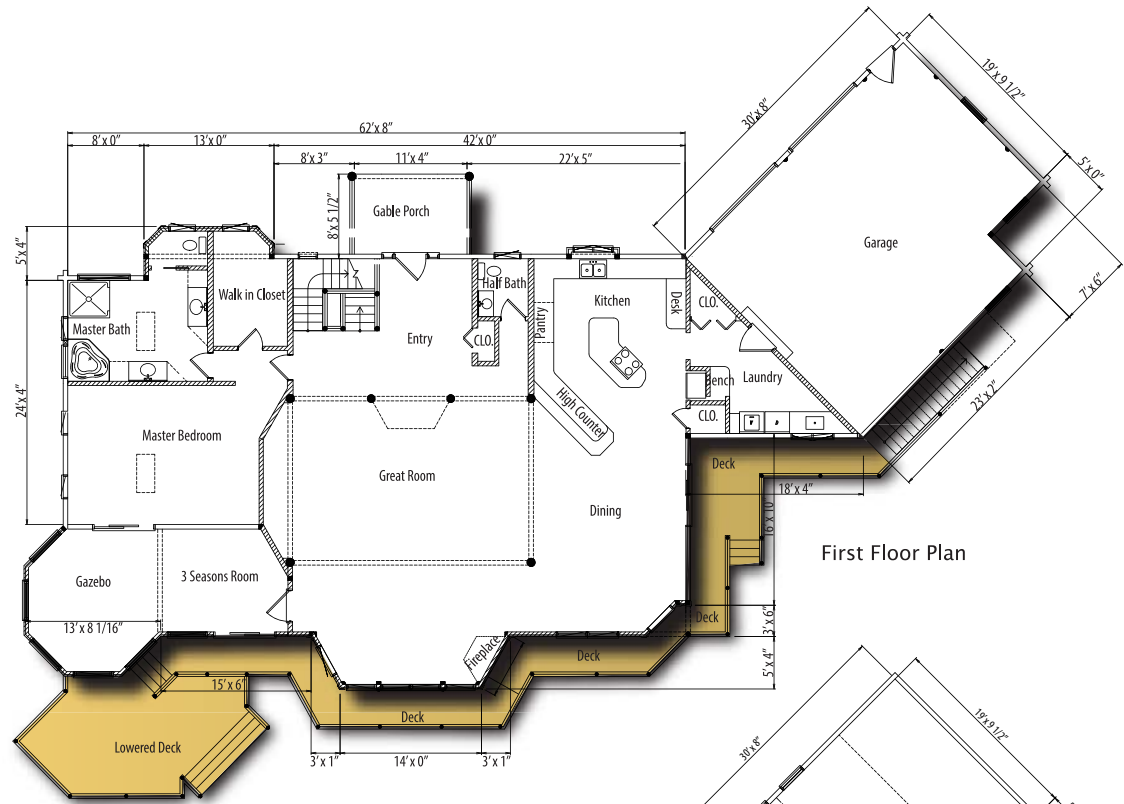

Front Elevation

Left Elevation  
3/16"=1'0"

Rear Elevation

Right Elevation  
3/16"=1'0"

Toll Free: 855-532-2211

www.MaineCedar.com