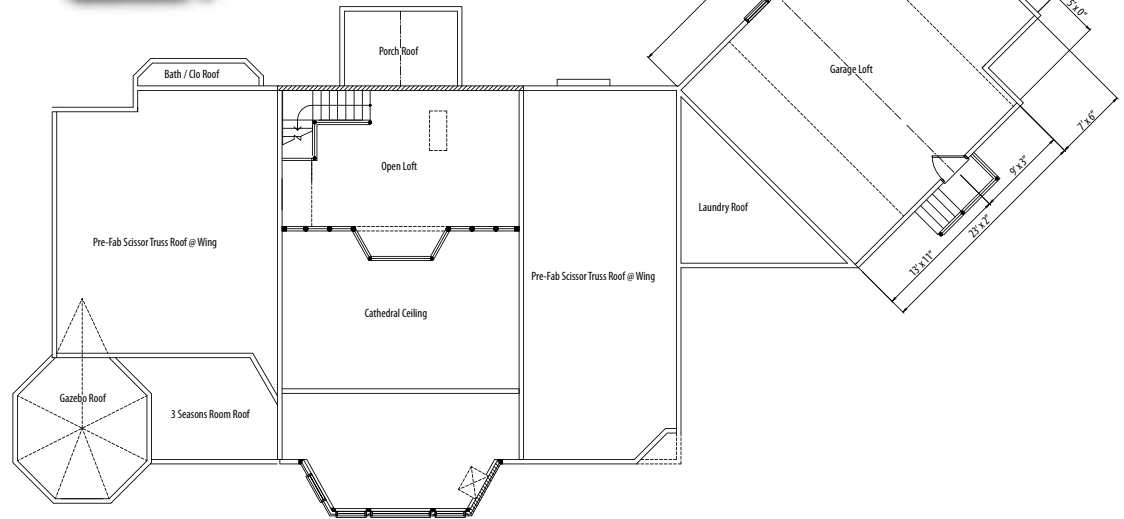

Front Elevation

Left Elevation  
3/16"=1'0"

Rear Elevation

Right Elevation  
3/16"=1'0"

Toll Free: 855-532-2211

www.MaineCedar.com