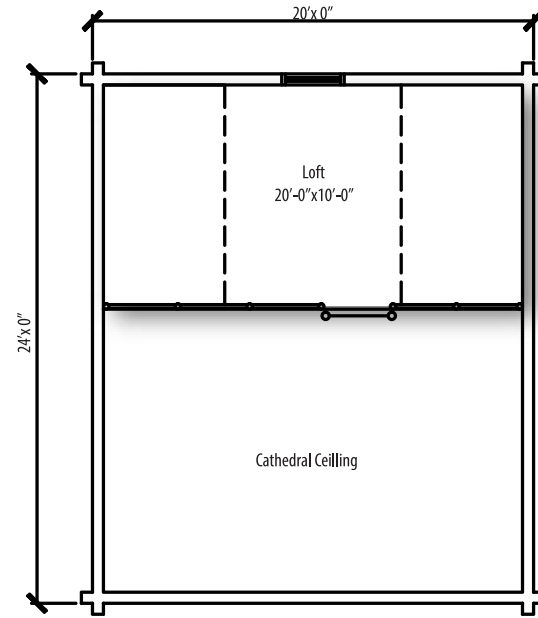

First Floor Plan

Loft Plan

Right Elevation

Front Elevation

Toll Free: 855-532-2211

www.MaineCedar.com