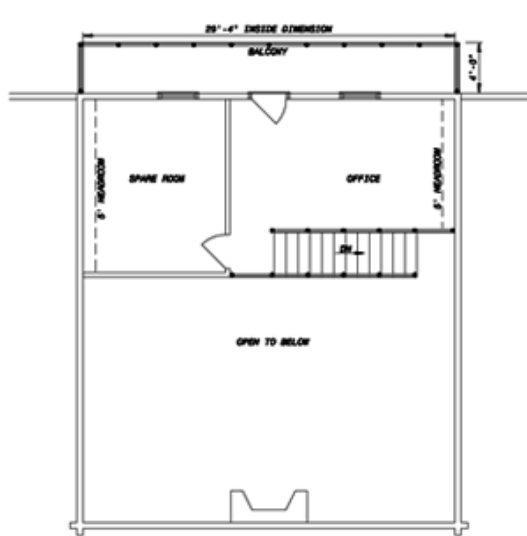

FRONT ELEVATION
3/16" = 1'-0"

LOFT FLOOR PLAN
3/16" = 1'-0"

FIRST FLOOR PLAN
3/16" = 1'-0"

LEFT ELEVATION
3/16" = 1'-0"

www.MaineCedar.com
Toll Free: 855-532-2211