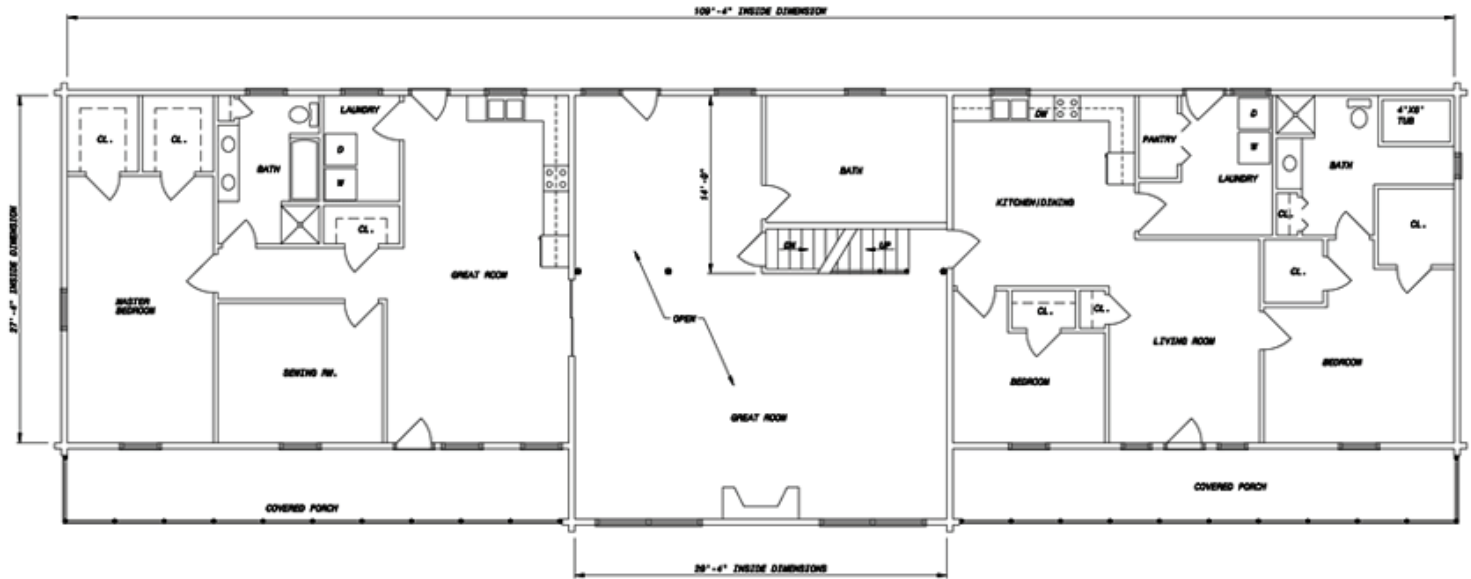

FRONT ELEVATION
3/16" = 1'-0"

LOFT FLOOR PLAN
3/16" = 1'-0"

FIRST FLOOR PLAN
3/16" = 1'-0"

LEFT ELEVATION
3/16" = 1'-0"

www.MaineCedar.com
Toll Free: 855-532-2211