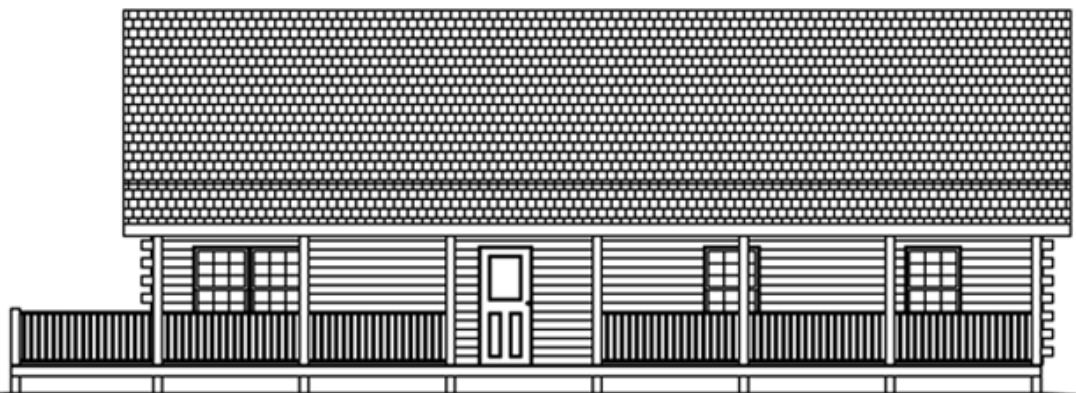

FIRST FLOOR PLAN

FRONT ELEVATION

SIDE ELEVATION

www.MaineCedar.com  
Toll Free: 855-532-2211